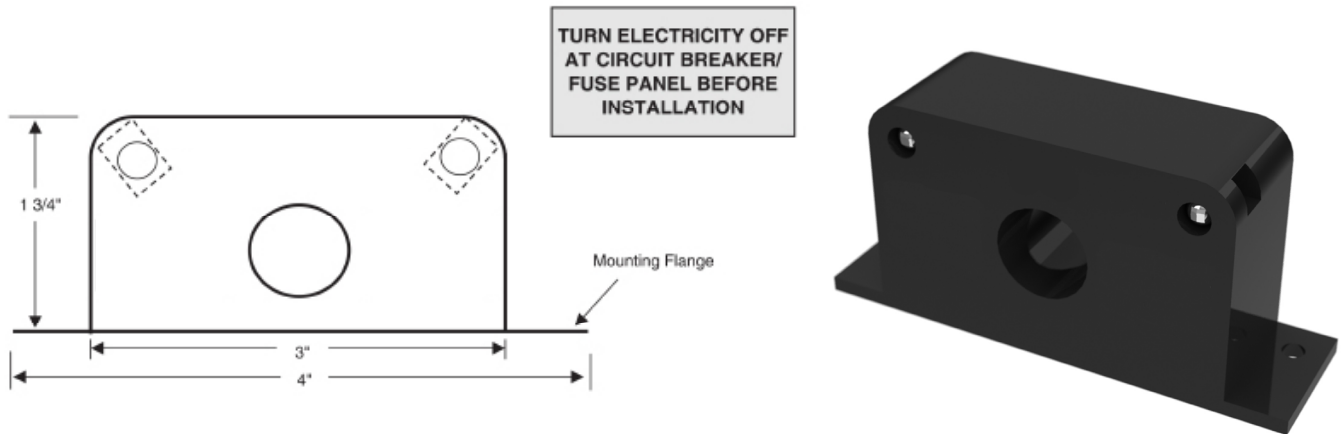

FEATURES

The Zonex Current Sensing Switch detects the change in current when the clothes dryer is switched on, and automatically starts the booster fan.

*To be installed by a licenced electrician in accordance with industry standards and local/ national electrical codes.