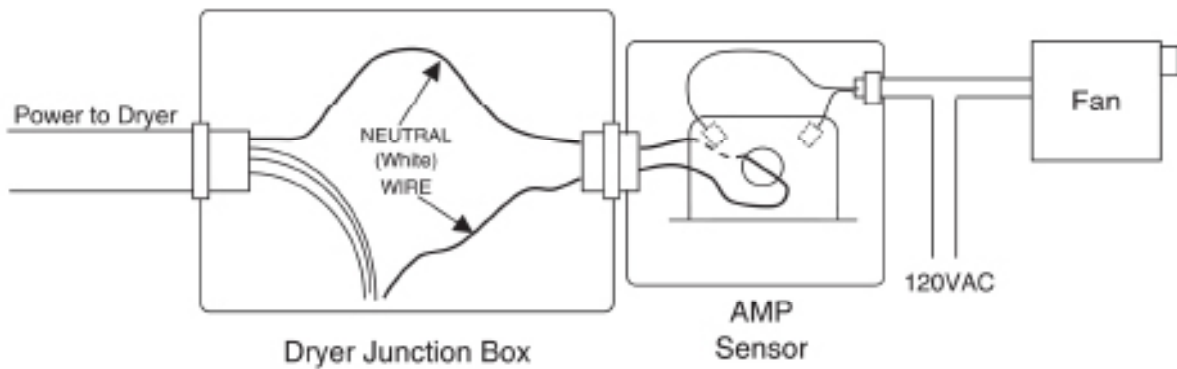

FEATURES

The Zonex Current Sensing Switch detects the change in current when the clothes dryer is switched on, and automatically starts the booster fan.

*To be installed by a licenced electrician in accordance with industry standards and local/ national electrical codes.