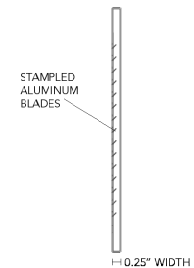

GRILLES

1. STAMPED # 10004583
   EXTRUDED # 10004594

REMARKS:	QTY:	JOB:
	TAG:	ARCHITECT:
ENGINEER:		
CONTRACTOR:		
DATE:		SUBMITTED BY: