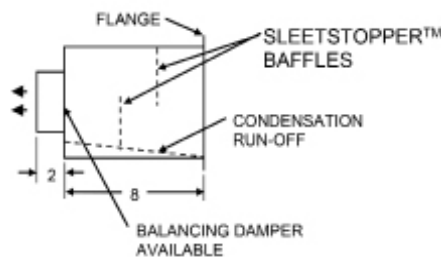

### FEATURES

Single Includes:

- Galvanized Steel Housing
- Baffles
- 4", 5" or 6" Intake Collar

### TYPICAL SPECIFICATION

This product is designed for use with HRV systems and gas fired fireplaces. It allows fresh air (make-up air) to be drawn from atmosphere. These Baffles reduce the risk of fine precipitation entering the intake ductwork.

### DIMENSIONS