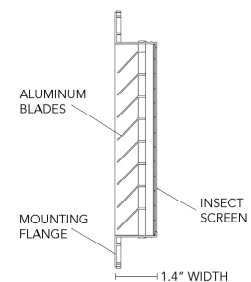

GRILLES

1. STAMPED # 10004583
   EXTRUDED # 10004594

REMARKS:	QTY:	JOB:
	TAG:	ARCHITECT:
ENGINEER:		
CONTRACTOR:		
DATE:		SUBMITTED BY: