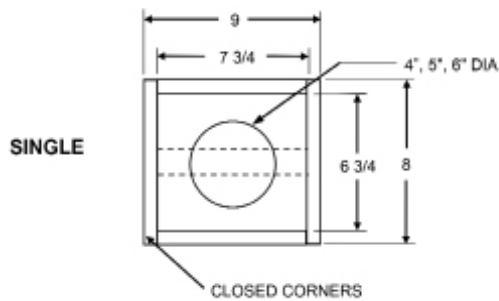

### FEATURES

Single Includes:

- Galvanized Steel Housing
- Baffles
- 4", 5" or 6" Intake Collar

### DIMENSIONS